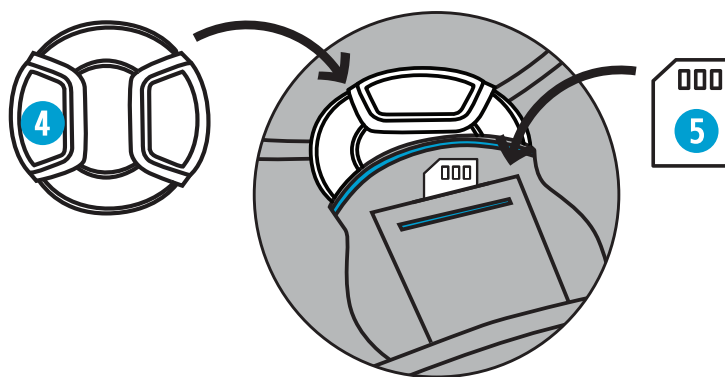

agua Torso Pack 65

Attention!
agua is not waterproof! please
refrain from dropping it in water.

GEAR ARRANGEMENT - AGUA TORSO PACK 65:

- ① LARGE DSLR BODY+
24-70 / 2.8 LENS
- ② 70-200 / 2.8 LENS
- ③ FLASH
- ④ LENS CAP
- ⑤ MEMORY CARD