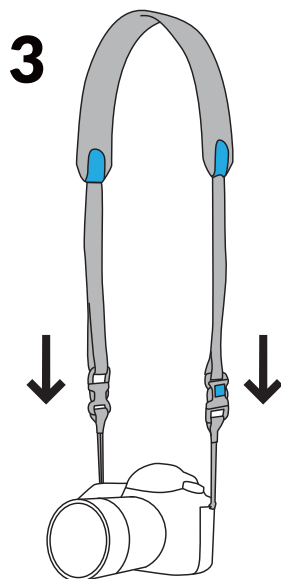

agua Torso Pack 65

Attention!
agua is not waterproof! please
refrain from dropping it in water.

GEAR ARRANGEMENT - AGUA TORSO PACK 65:

- ① LARGE DSLR BODY+
24-70 / 2.8 LENS
- ② 70-200 / 2.8 LENS
- ③ FLASH
- ④ LENS CAP
- ⑤ MEMORY CARD