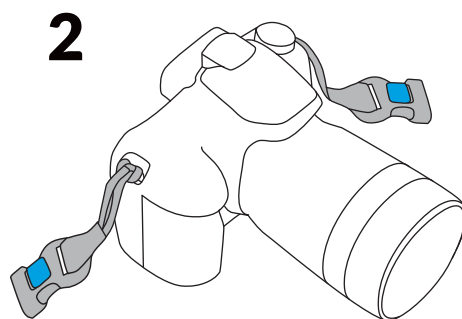

agua Torso Pack 65

Attention!
agua is not waterproof! please
refrain from dropping it in water.

GEAR ARRANGEMENT - AGUA TORSO PACK 65:

- ① LARGE DSLR BODY+
24-70 / 2.8 LENS
- ② 70-200 / 2.8 LENS
- ③ FLASH
- ④ LENS CAP
- ⑤ MEMORY CARD