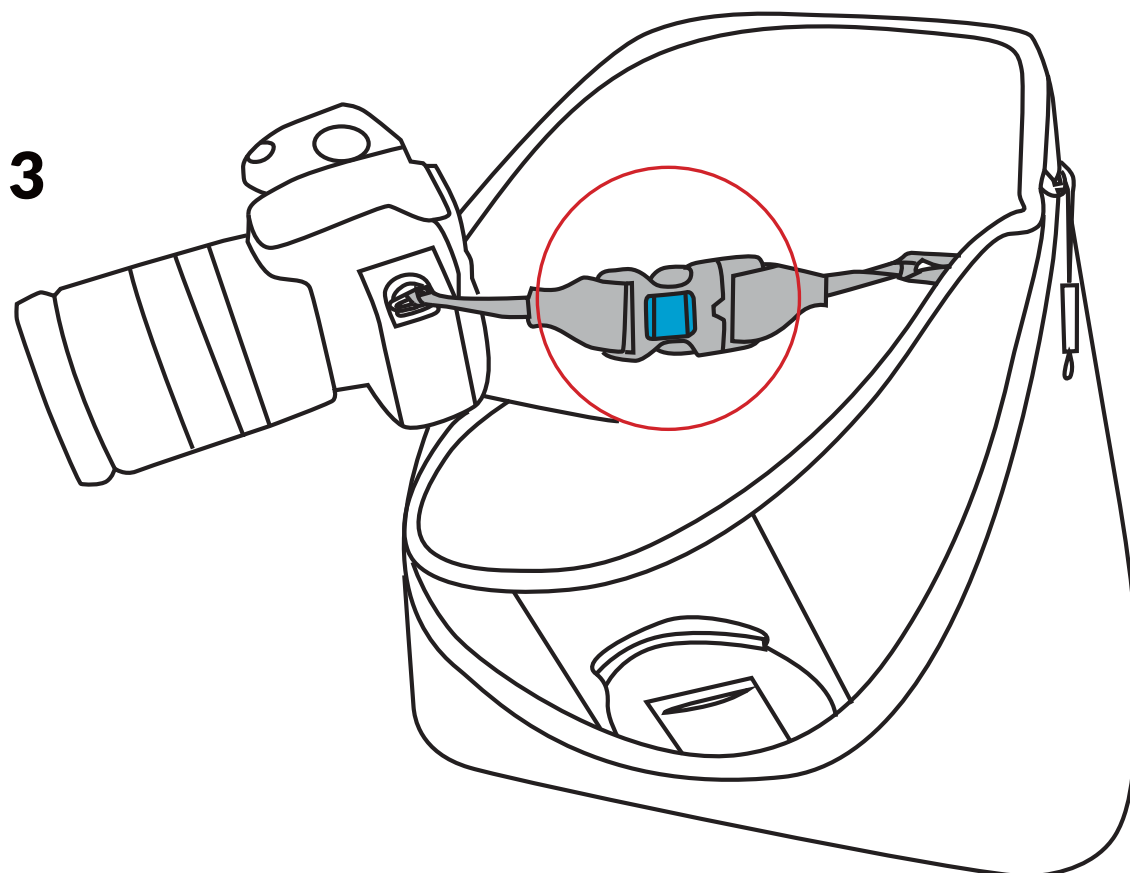

agua Torso Pack 65

Attention!
agua is not waterproof! please
refrain from dropping it in water.

GEAR ARRANGEMENT - AGUA TORSO PACK 65:

- ① LARGE DSLR BODY+
24-70 / 2.8 LENS
- ② 70-200 / 2.8 LENS
- ③ FLASH
- ④ LENS CAP
- ⑤ MEMORY CARD