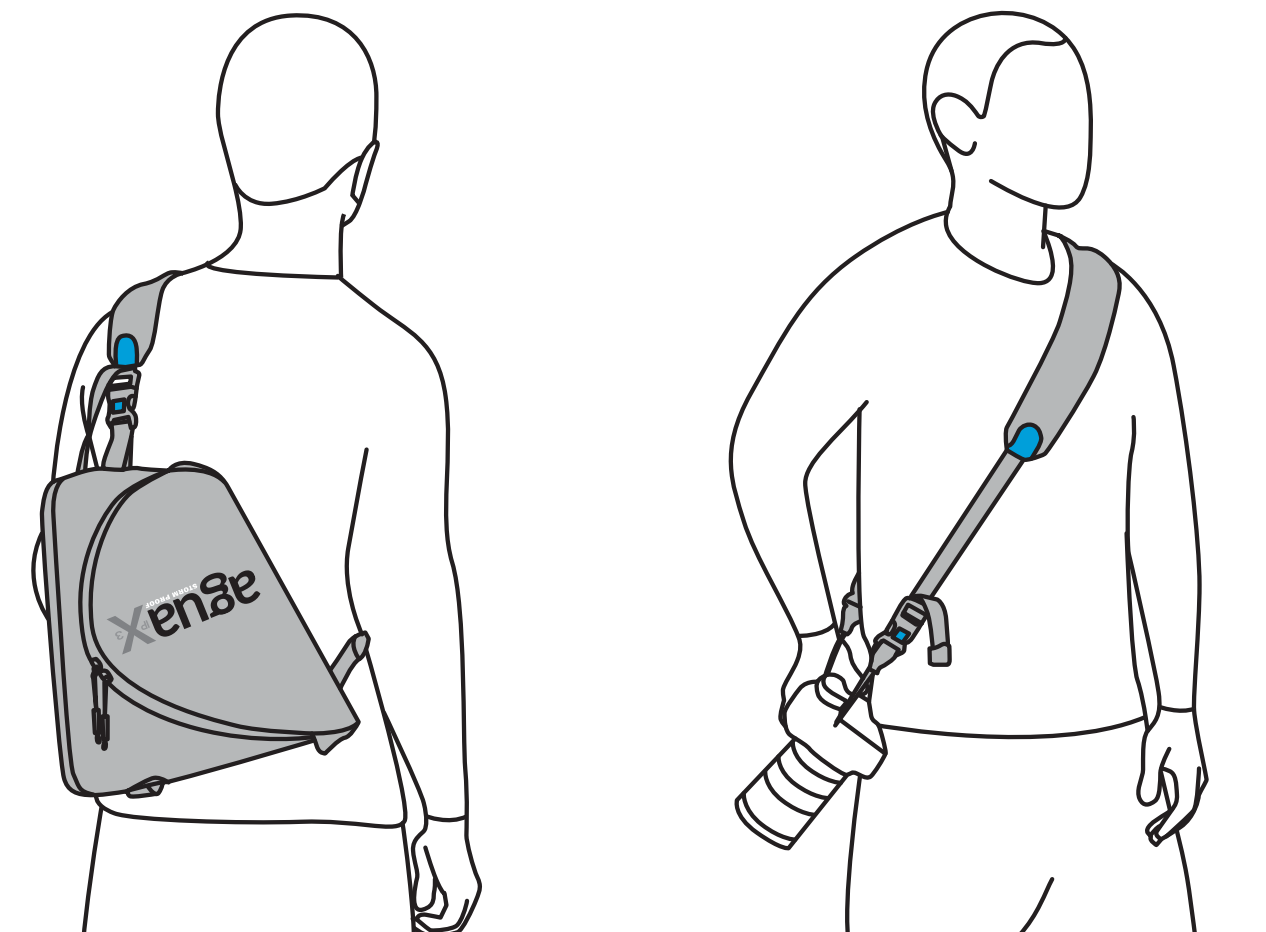

agua Torso Pack 65

Attention!
agua is not waterproof! please
refrain from dropping it in water.

GEAR ARRANGEMENT - AGUA TORSO PACK 65:

- ① LARGE DSLR BODY+
24-70 / 2.8 LENS
- ② 70-200 / 2.8 LENS
- ③ FLASH
- ④ LENS CAP
- ⑤ MEMORY CARD