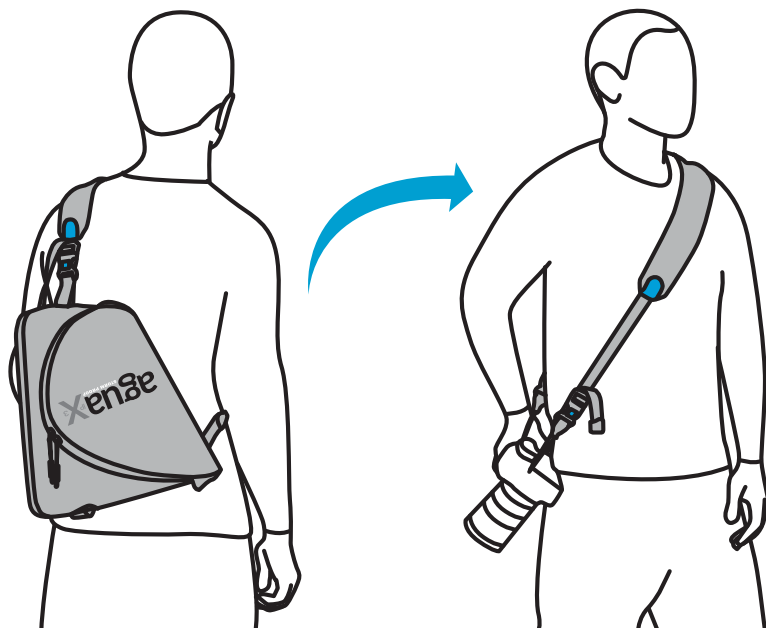

agua Torso Pack 65

Attention!
agua is not waterproof! please
refrain from dropping it in water.

GEAR ARRANGEMENT - AGUA TORSO PACK 65:

- ① LARGE DSLR BODY+
24-70 / 2.8 LENS
- ② 70-200 / 2.8 LENS
- ③ FLASH
- ④ LENS CAP
- ⑤ MEMORY CARD