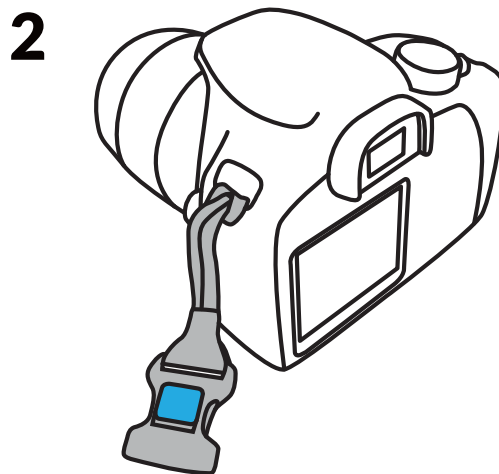

agua Torso Pack 65

Attention!
agua is not waterproof! please
refrain from dropping it in water.

GEAR ARRANGEMENT - AGUA TORSO PACK 65:

- ① LARGE DSLR BODY+
24-70 / 2.8 LENS
- ② 70-200 / 2.8 LENS
- ③ FLASH
- ④ LENS CAP
- ⑤ MEMORY CARD