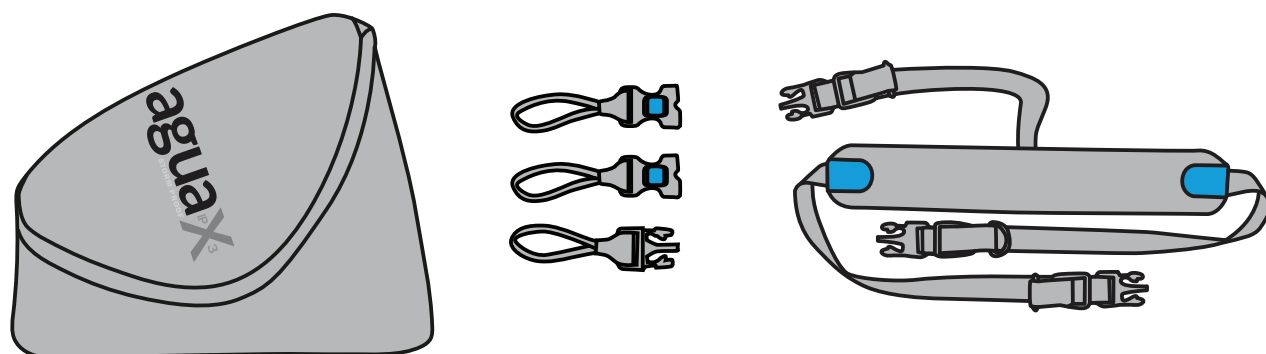

agua Torso Pack 65

Attention!
agua is not waterproof! please
refrain from dropping it in water.

GEAR ARRANGEMENT - AGUA TORSO PACK 65:

- ① LARGE DSLR BODY+
24-70 / 2.8 LENS
- ② 70-200 / 2.8 LENS
- ③ FLASH
- ④ LENS CAP
- ⑤ MEMORY CARD