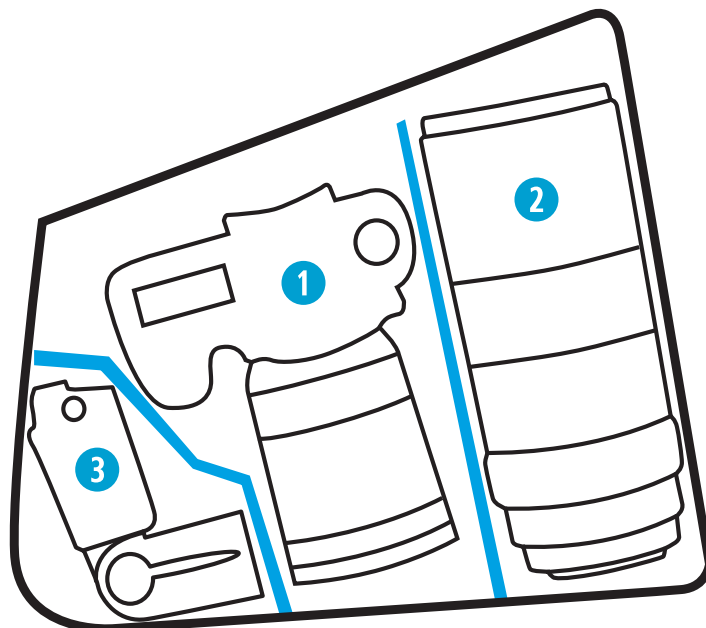

agua Torso Pack 65

Attention!
agua is not waterproof! please
refrain from dropping it in water.

GEAR ARRANGEMENT - AGUA TORSO PACK 65:

- ① LARGE DSLR BODY+
24-70 / 2.8 LENS
- ② 70-200 / 2.8 LENS
- ③ FLASH
- ④ LENS CAP
- ⑤ MEMORY CARD