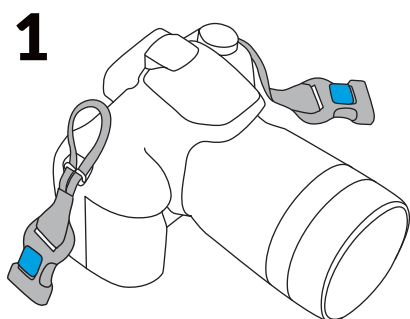

agua Torso Pack 65

Attention!
agua is not waterproof! please
refrain from dropping it in water.

GEAR ARRANGEMENT - AGUA TORSO PACK 65:

- ① LARGE DSLR BODY+
24-70 / 2.8 LENS
- ② 70-200 / 2.8 LENS
- ③ FLASH
- ④ LENS CAP
- ⑤ MEMORY CARD