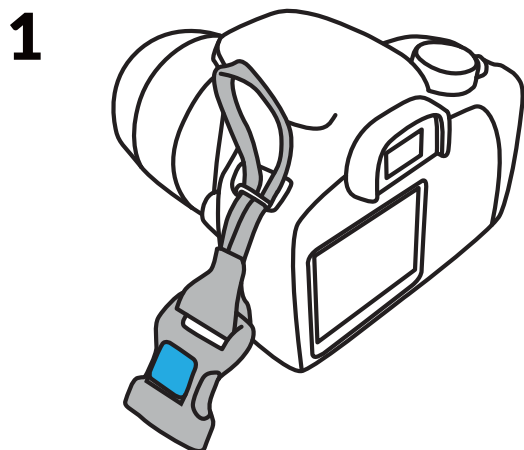

agua Torso Pack 65

Attention!
agua is not waterproof! please
refrain from dropping it in water.

GEAR ARRANGEMENT - AGUA TORSO PACK 65:

- ① LARGE DSLR BODY+
24-70 / 2.8 LENS
- ② 70-200 / 2.8 LENS
- ③ FLASH
- ④ LENS CAP
- ⑤ MEMORY CARD